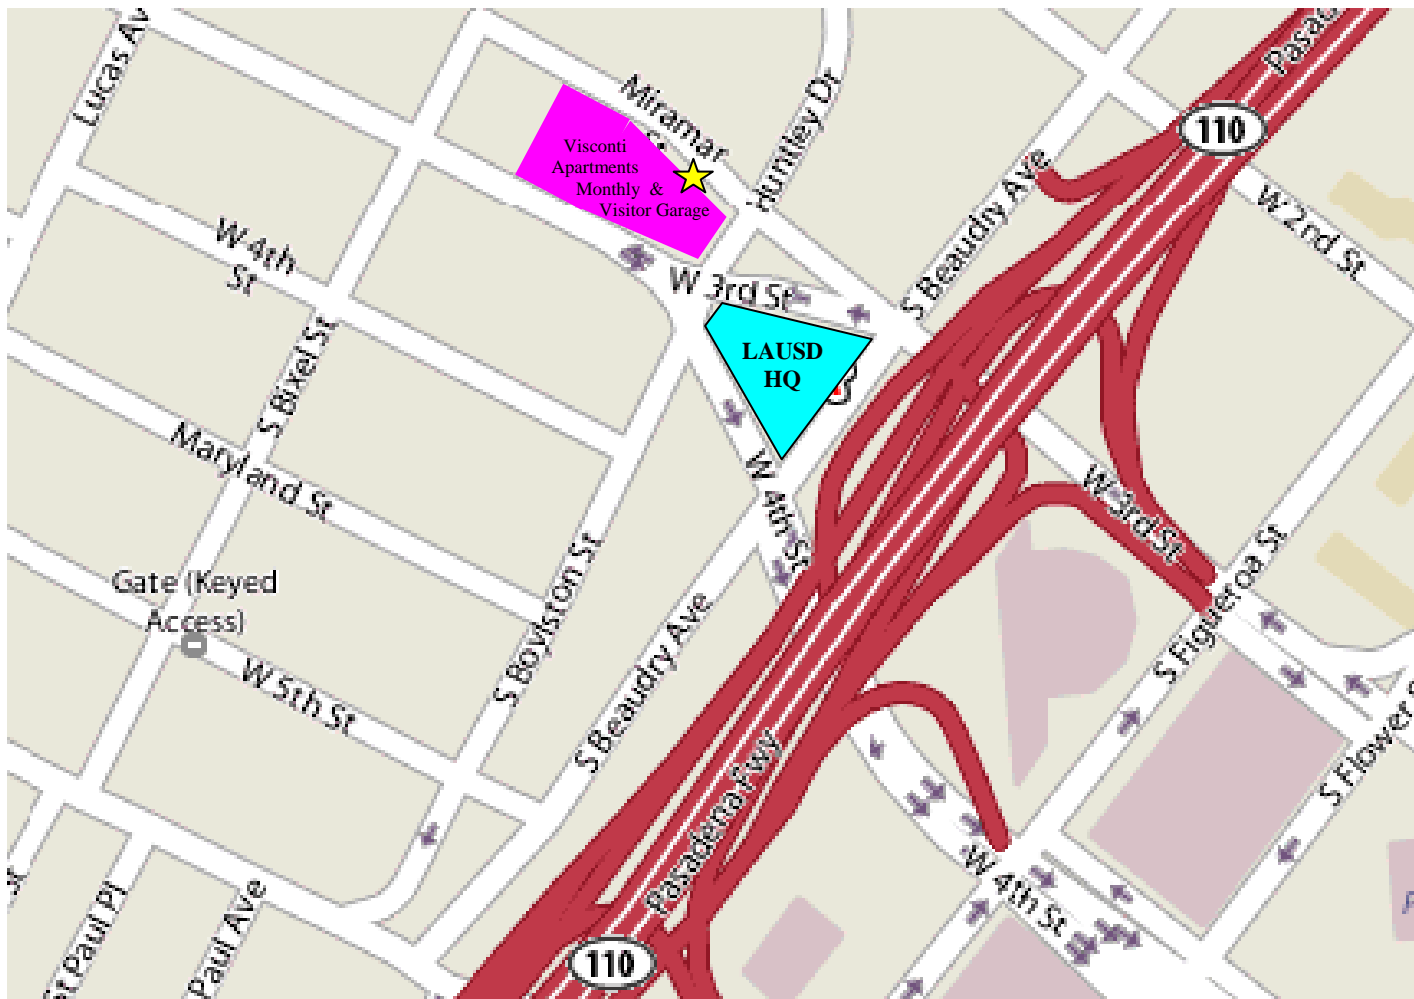

Visitor Parking for LAUSD Beaudry Headquarters

Effective May 1, 2008

★ = Visconti Apartment garage entrance on Miramar.

NOTE: The main visitor parking location is the Visconti garage at the northwest corner of Miramar and Boylston. If the garage is full, parking lot attendants at the garage will re-direct you to an overflow lot. Please do NOT park in any overflow lot unless directed – your validation may not be honored.