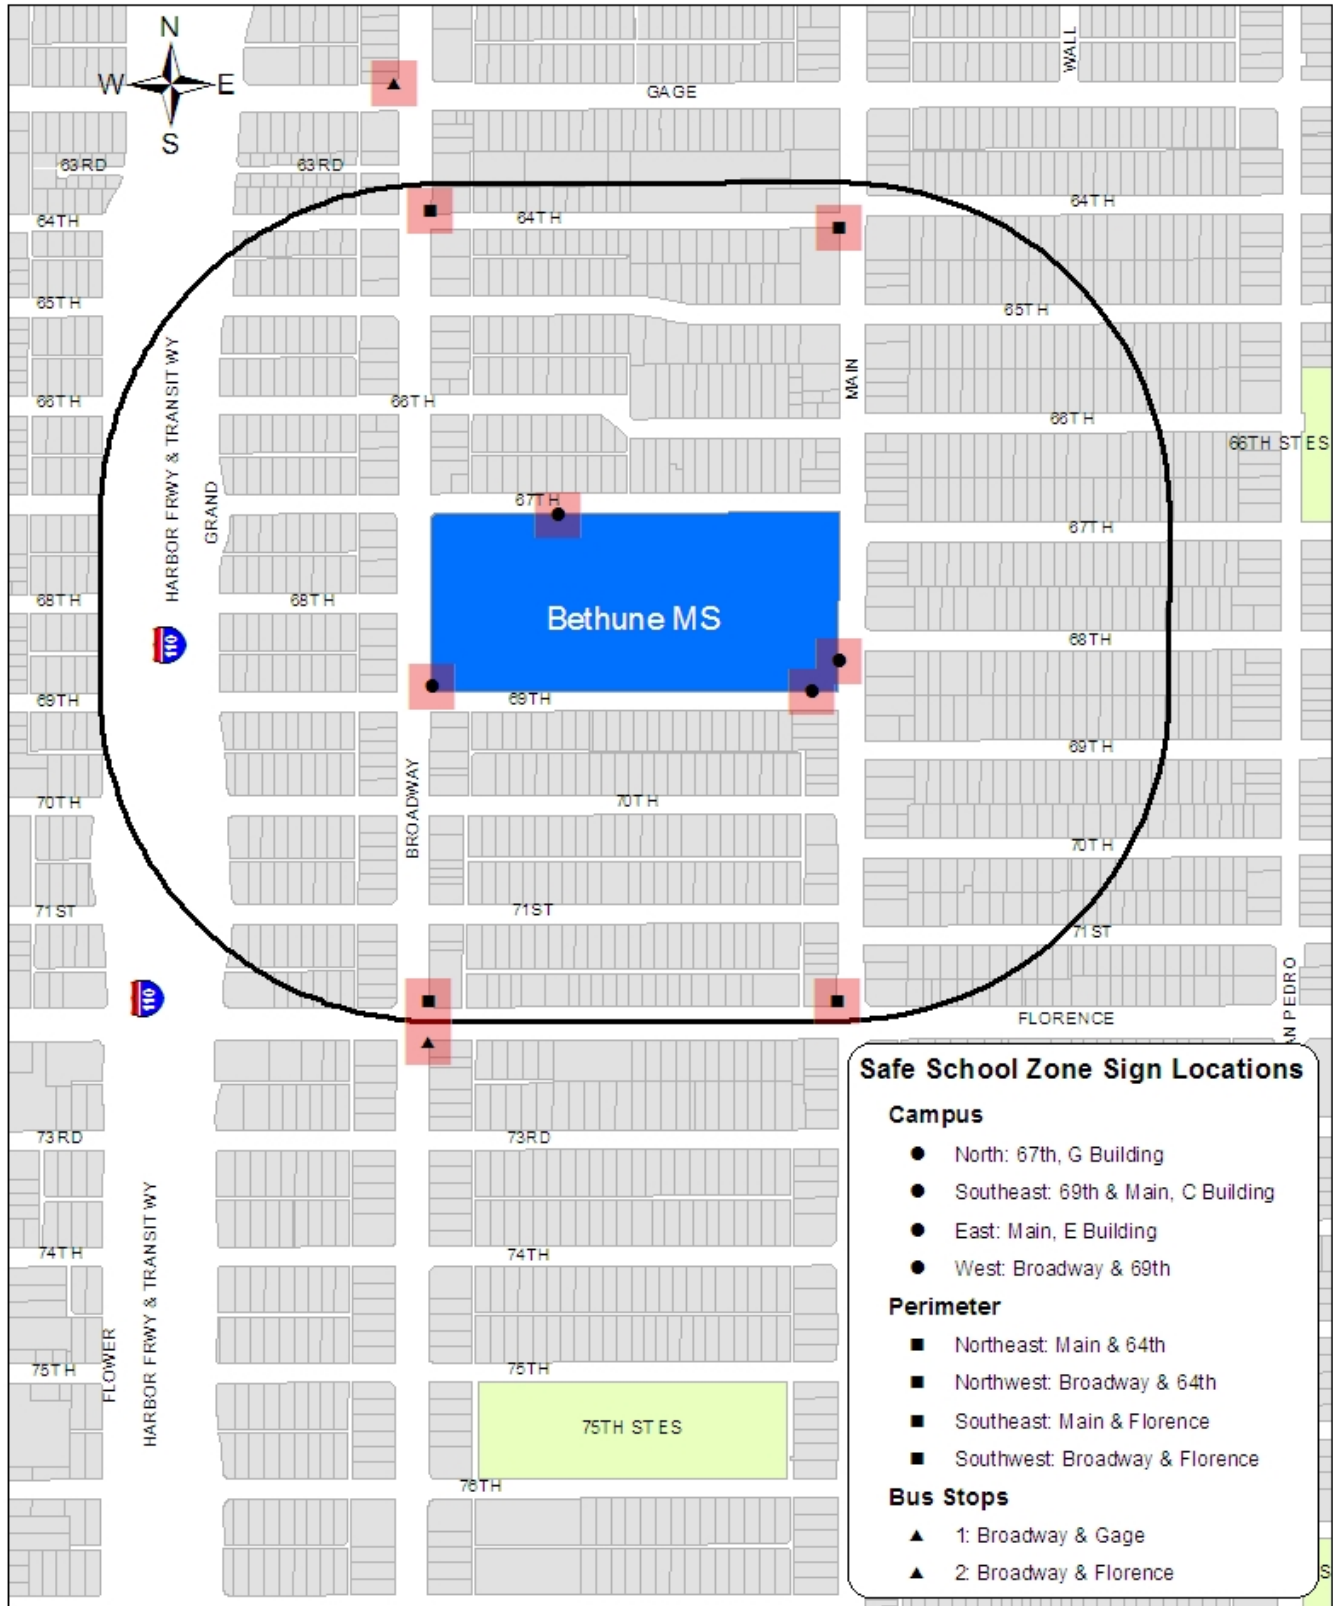

- Any area within **1,000 feet of a school**; and
- Any area within **100 feet of a designated bus stop**

What does this mean?

Once Safe School Zone signs are posted, any person who commits a crime near the school or within the Safe School Zone is subject to increased penalties. Crimes covered by this law can be anything from misdemeanors, such as loitering or trespassing, to felonies, such as weapons possession or assault with a deadly weapon. Once the person is prosecuted and convicted, they will be placed on probation and given the “enhanced penalty” under the law.

How will we know we are in the Safe School Zone?

Look for the large signs with black letters on white background posted around the campus, within the 1,000-foot perimeter of the school, and on the designated MTA bus stops. The signs will say:

Please see reverse for map of your school’s Safe School Zone.

Bethune Middle School Safe School Zone

Safe School Zone Sign Locations

Campus

- North: 67th, G Building
- Southeast: 69th & Main, C Building
- East: Main, E Building
- West: Broadway & 69th

Perimeter

- Northeast: Main & 64th
- Northwest: Broadway & 64th
- Southeast: Main & Florence
- Southwest: Broadway & Florence

Bus Stops

- ▲ 1: Broadway & Gage
- ▲ 2: Broadway & Florence