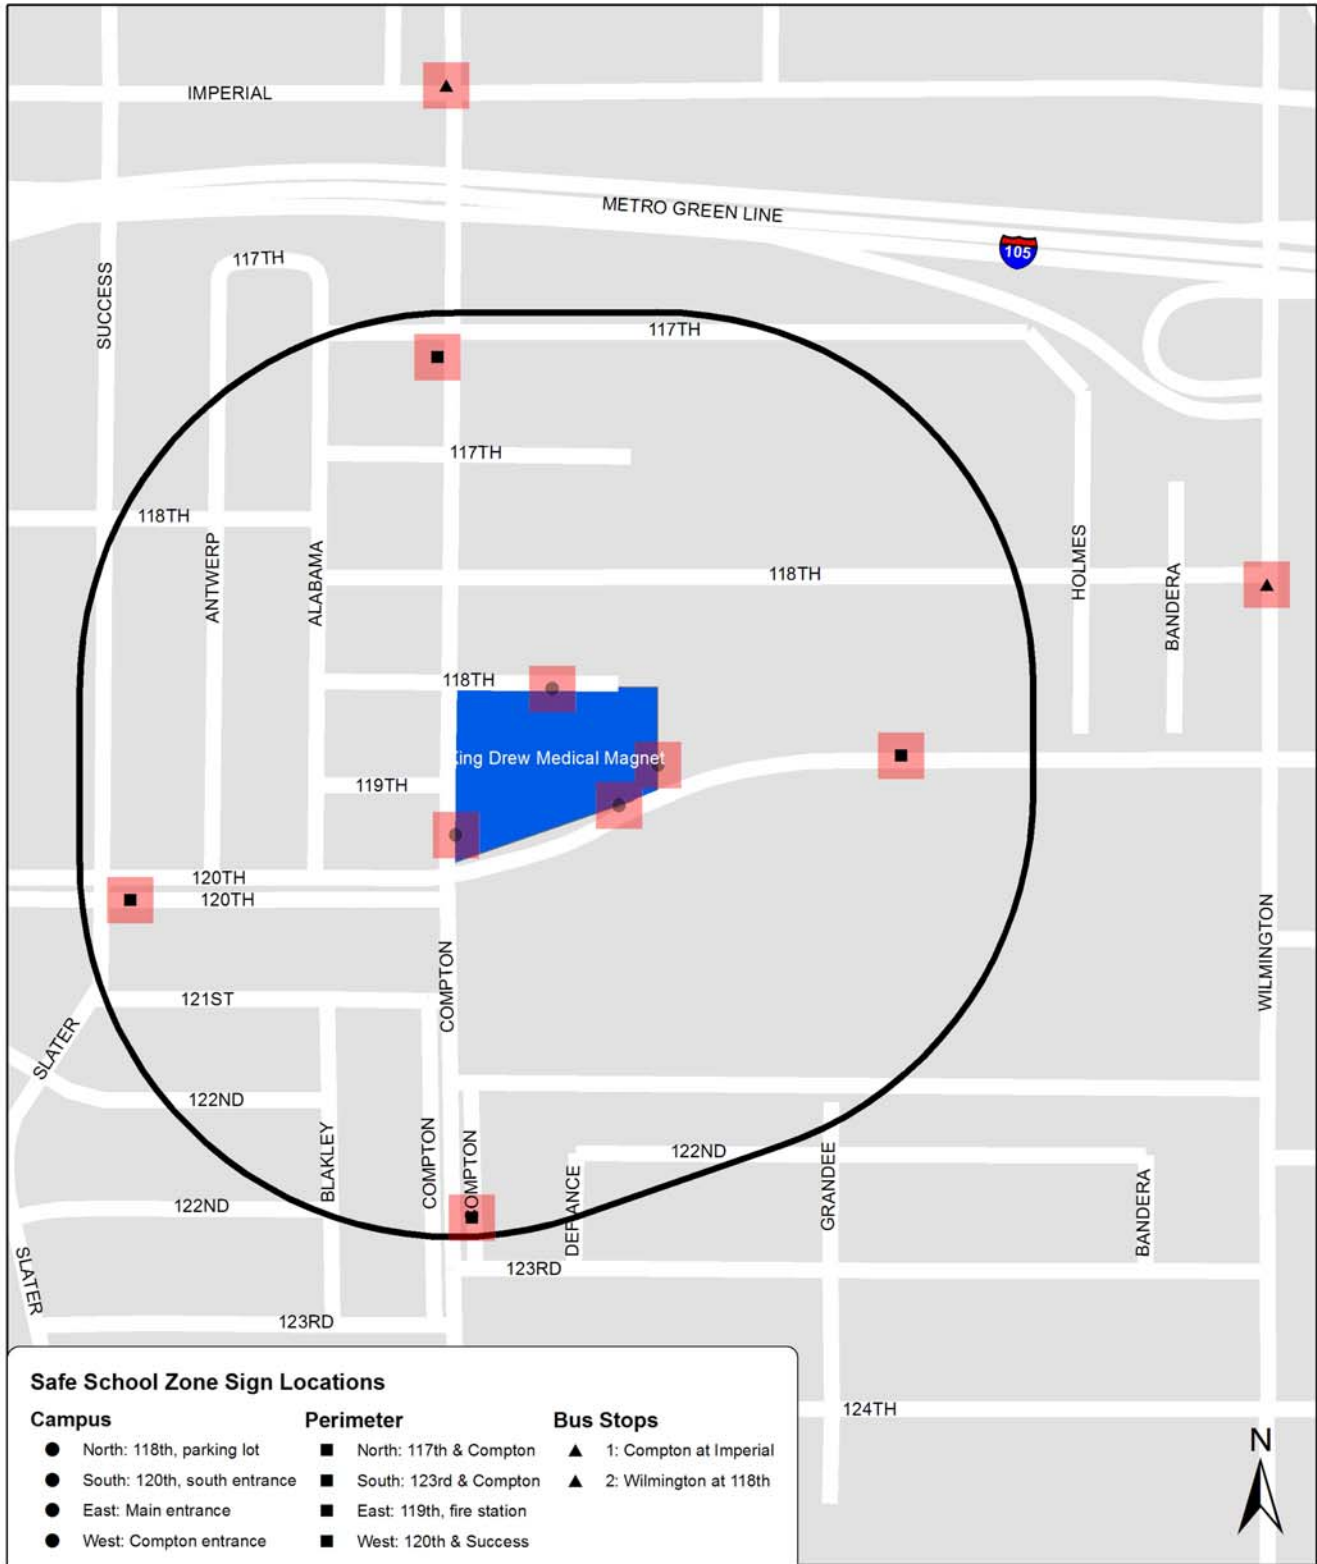

King Drew Medical Magnet Safe School Zone

0 245 490 980 Feet