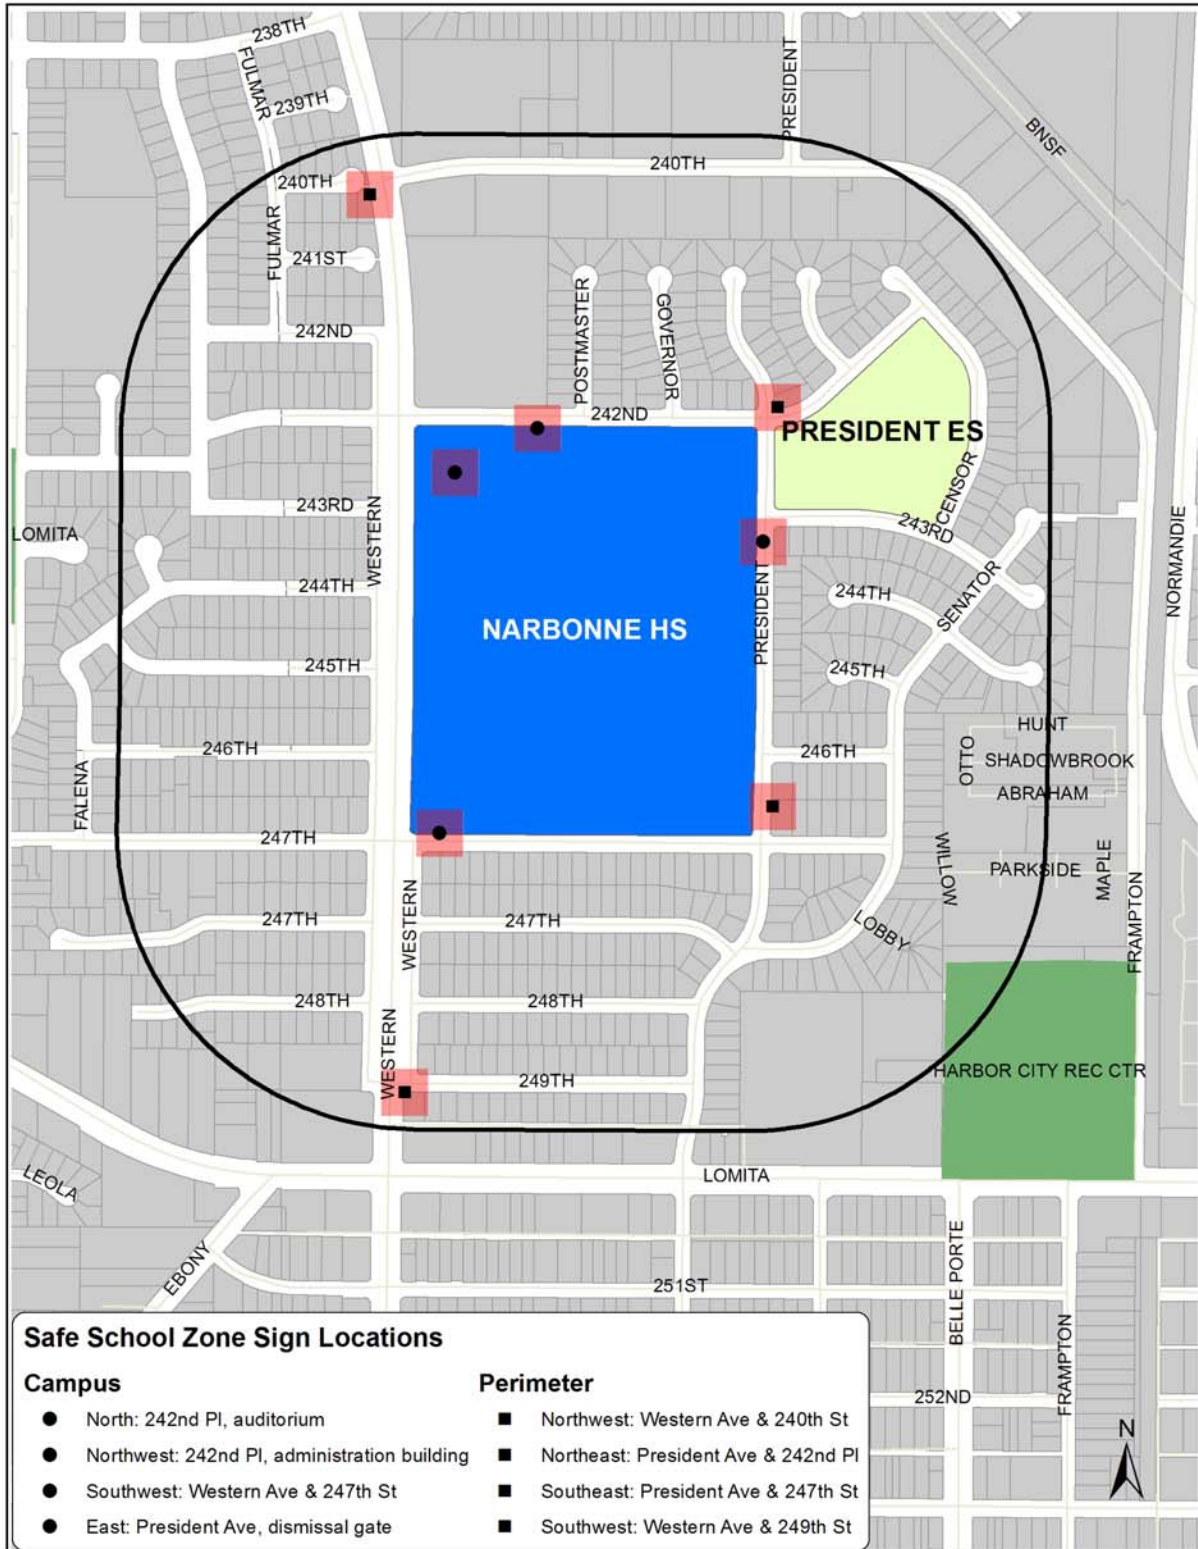

Narbonne High School Safe School Zone

0 250 500 1,000 Feet