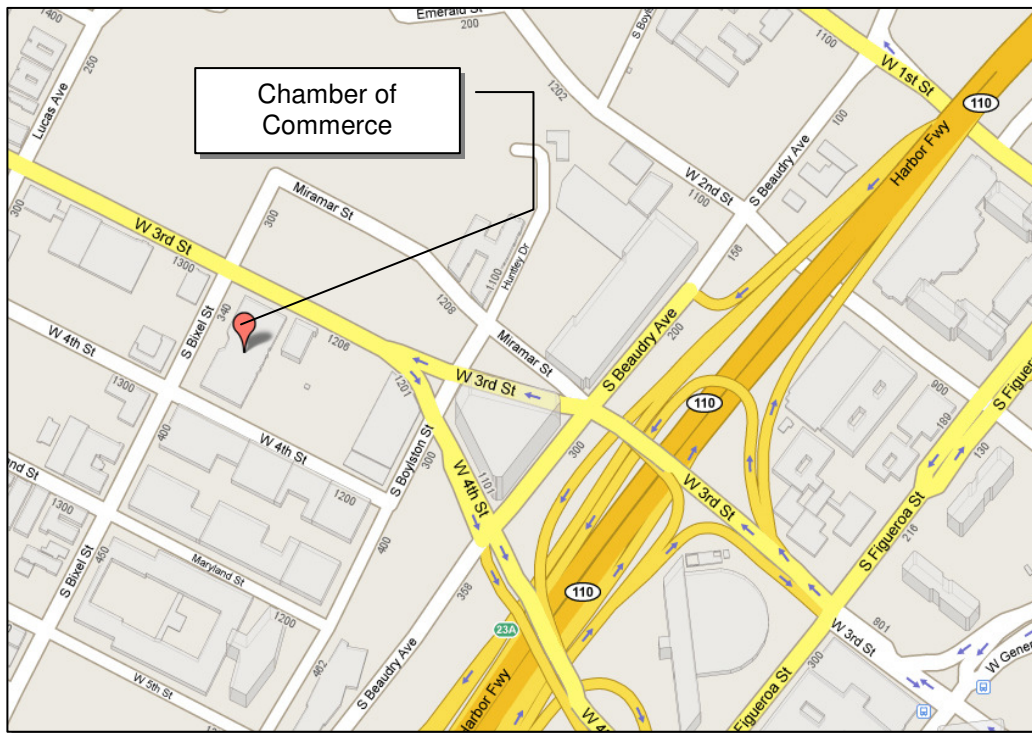

Los Angeles Unified School District
Leadership Academy

Map and Direction to:

**Los Angeles Chamber of Commerce
350 S. Bixel St.
Los Angeles, 90017**

From the South

- Continue on CA-110 N
- Take the 4TH St/3RD St exit
- Keep left at the fork to continue toward W 3rd St
- Keep left at the fork to continue toward W 3rd St
- Keep right at the fork, follow signs for 3rd St
- Slight left at W 3rd St
- Turn left at S Bixel St
- Destination will be on the left

From the North

- Continue on CA-110 S
- Take the 4TH St exit toward WILSHIRE Blvd/6TH St/3RD St
- Keep **right** at the fork to continue toward S Beaudry Ave
- Turn **left** at S Beaudry Ave
- Turn **right** at W 3rd St
- Turn **left** at S Bixel St
- Destination will be on the left