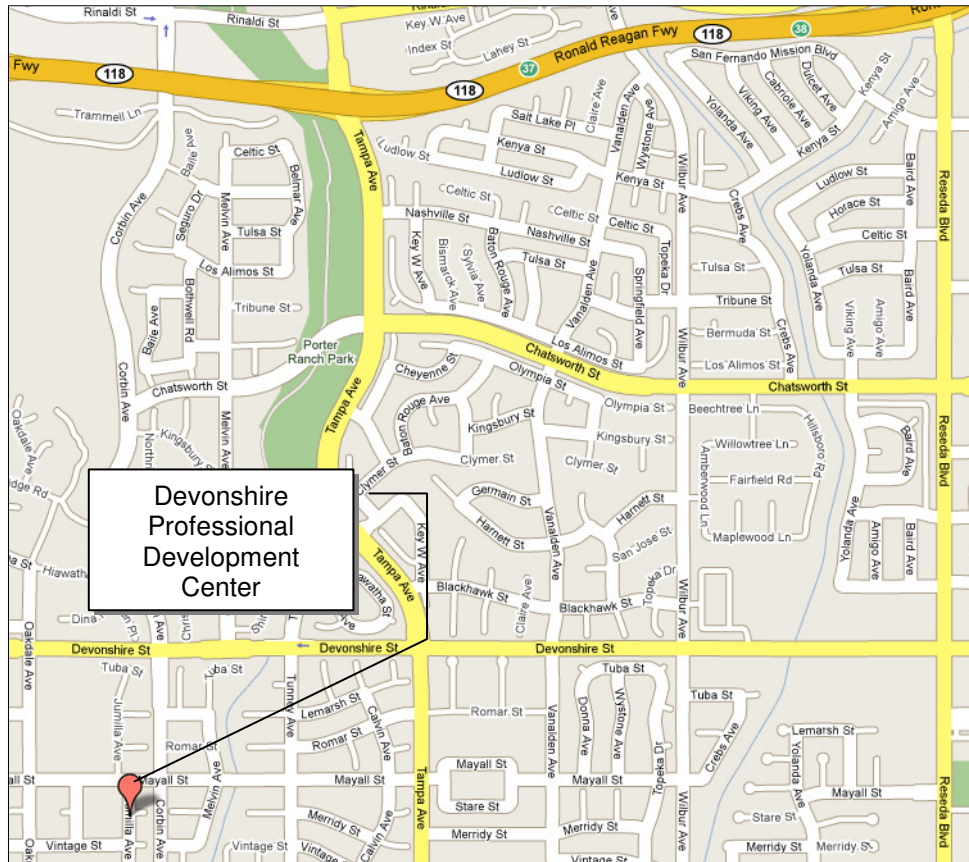

Los Angeles Unified School District
Leadership Academy

Map and Direction to PLA Valley Meeting Location

**Devonshire Professional Development Center
(Auditorium)
10045 Jumilla Ave.
Chatsworth, CA 91311**

From Devonshire St

- Head west on Devonshire St toward Melvin Ave
- Turn left at Corbin Ave
- Turn right at Mayall St
- Turn left at Jumilla Ave

From Tampa Ave

- Head north on Tampa Ave toward Plummer St
- Turn left at Mayall St
- Turn left at Jumilla Ave