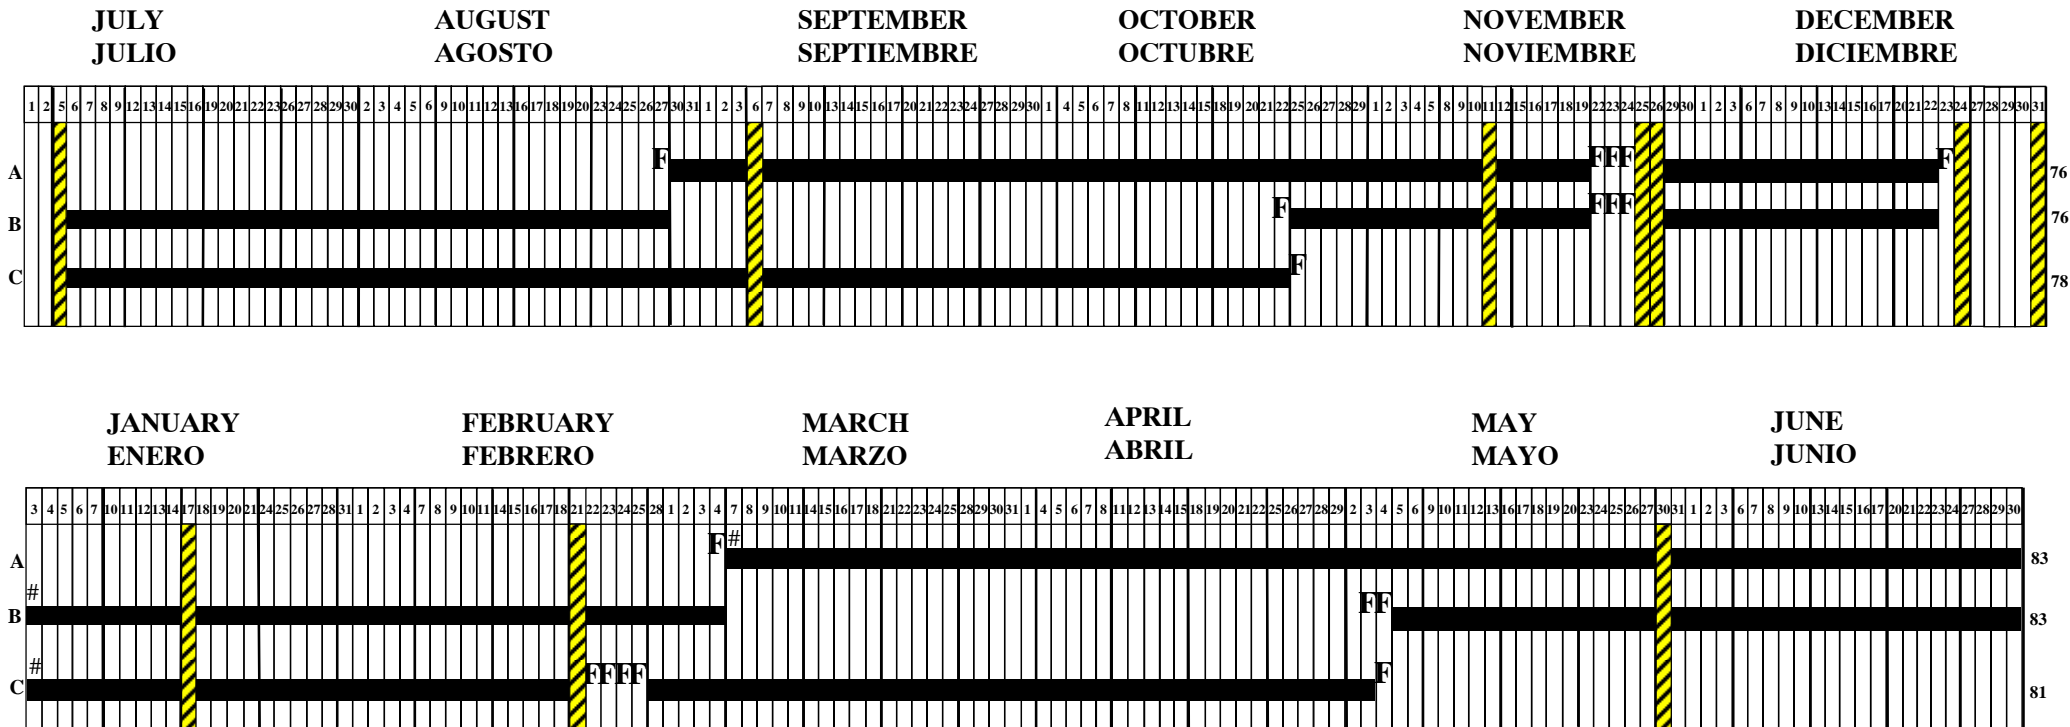

LOS ANGELES UNIFIED SCHOOL DISTRICT DISTRITO ESCOLAR UNIFICADO DE LOS ANGELES

Final Calendar
Board Approved
4/13/2010

Three Track

Tres Ciclos
(Concept 6)

REDUCED YEAR-ROUND INSTRUCTIONAL SCHOOL CALENDAR 2010-2011 CALENDARIO ESCOLAR DE INSTRUCCIÓN DE TODO EL AÑO 2010-2011

IMPORTANT DATES:

07-05-2010 July 4 th Observed	11-25 & 11-26-2010 Thanksgiving Holiday	# 03-07-2011 Second Semester Begins, Track A
07-06-2010 First Day of Instruction, Tracks B, C	12-23-2010 thru 12-31-2010 Winter Recess, Track A, B	05-03-2011 Last Day of Instruction, Track C
08-30-2010 First Day of Instruction, Track A	# 01-03-2011 Second Semester Begins, Tracks B, C	05-30-2011 Memorial Day Observed
09-06-2010 Labor Day	01-17-2011 Dr. Martin L. King, Jr.'s Birthday Observed	06-30-2011 Last Day of Instruction, Tracks A, B
11-11-2010 Veterans Day	02-21-2011 Presidents' Day	

F: Furlough Day, No School for Students and
Certificated Staff

**LOS ANGELES UNIFIED SCHOOL DISTRICT
DISTRITO ESCOLAR UNIFICADO DE LOS ANGELES**

Final Calendar
Board Approved
4/13/2010

Four - Track

Cuatro Ciclos
(90 / 30)

JANUARY ENERO FEBRUARY FEBRERO MARCH MARZO APRIL ABRIL MAY MAYO JUNE JUNIO

IMPORTANT DATES:

07-05-2010 July 4 th Observed	11-25 & 11-26-2010 Thanksgiving Holiday	02-21-2011 Presidents' Day
07-06-2010 First Day of Instruction, Tracks B, C, D	12-20-2010 thru 12-31-2010 Winter Recess	05-06-2011 Last Day of Instruction, Track D
08-17-2010 First Day of Instruction, Track A	# 01-03-2011 Second Semester Begins, Tracks B, C, D	05-30-2011 Memorial Day Observed
09-06-2010 Labor Day	01-17-2011 Dr. Martin L. King, Jr.'s Birthday Observed	06-28-2011 Last Day of Instruction, Tracks A, B, C
11-11-2010 Veterans Day	02-16-2011 Second Semester Begins, Track A	